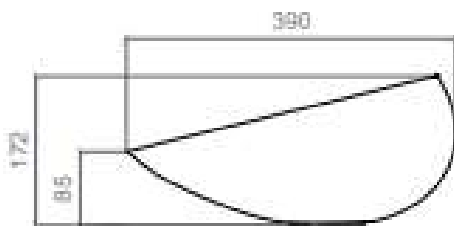

TECHNICAL SCHEDULE

Glass Design

Code: KOOLMAX XL

Article: *kool XL*
Category: *Countertop washbasin*
Material: *VetroFreddo®*
Overflow: *No*
Weight: *kg ±6,50*

Additional Colour options available
Please ask your Metrix representative
or visit Glass Design Website
www.glassdesign.it

Oval countertop washbasin with inclined cut and corners with sharp edges, produced in VetroFreddo®.

TAP AND SINK POSITIONING

HOLE ON THE TOP

Inspirational + European + Bathroomware