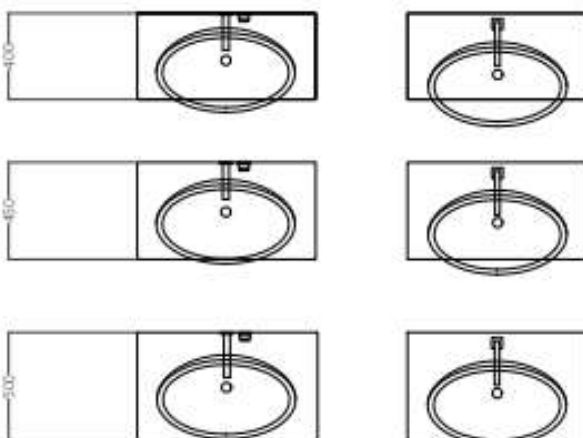

TECHNICAL SCHEDULE

Glass Design

Code: KOOLMAX XL

Article: *kool XL*
Category: *Countertop washbasin*
Material: *VetroFreddo®*
Overflow: *No*
Weight: *kg ±6,50*

Additional Colour options available
Please ask your Metrix representative
or visit Glass Design Website
www.glassdesign.it

Oval countertop washbasin with inclined cut and corners with sharp edges, produced in VetroFreddo®.

TAP AND SINK POSITIONING

HOLE ON THE TOP

Inspirational + European + Bathroomware