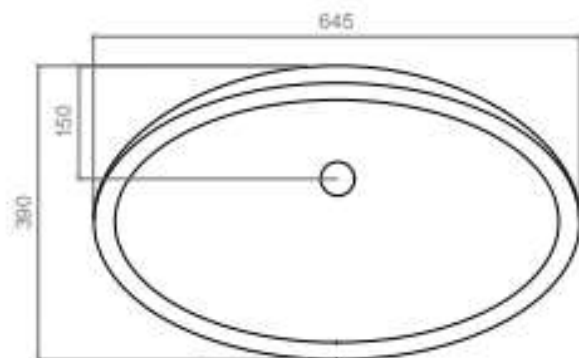

TECHNICAL SCHEDULE

Glass Design

Code: KOOLMAX XL

Article: *kool XL*
Category: *Countertop washbasin*
Material: *VetroFreddo®*
Overflow: *No*
Weight: *kg ±6,50*

Additional Colour options available
Please ask your Metrix representative
or visit Glass Design Website
www.glassdesign.it

Oval countertop washbasin with inclined cut and corners with sharp edges, produced in VetroFreddo®.

TAP AND SINK POSITIONING

HOLE ON THE TOP

Inspirational + European + Bathroomware