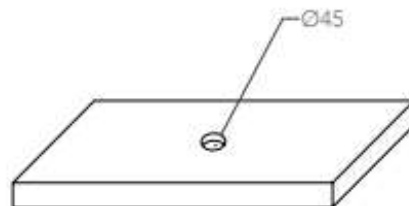

TECHNICAL SCHEDULE

Glass Design

Code: KOOLMAX XL

Article: *kool XL*
Category: *Countertop washbasin*
Material: *VetroFreddo®*
Overflow: *No*
Weight: *kg ±6,50*

Additional Colour options available
Please ask your Metrix representative
or visit Glass Design Website
www.glassdesign.it

Oval countertop washbasin with inclined cut and corners with sharp edges, produced in VetroFreddo®.

TAP AND SINK POSITIONING

HOLE ON THE TOP

Inspirational + European + Bathroomware